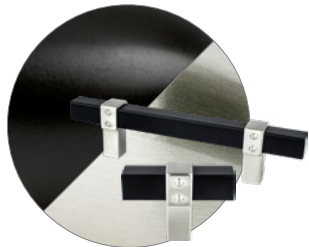

Top Finishes

Reference some of our top finishes below or scan the QR code to see the full offering on our website.

Black / Matte Black /
Satin Black
55

Black Nickel
98

Brushed Copper
BC

Brushed Nickel
BPN

Brushed Tin
BT

Matte Black and
Brushed Nickel
55BPN

Matte Black and
Modern Brushed Gold
55MDB

Modern Brushed Gold
MDB

Oil Rubbed Bronze
ORB

Polished Chrome
26

Polished Nickel
14

Satin Gold
SG

Slate
SLT

Toasted Bronze
TB

Verona Bronze
VB

Vintage Nickel
VTN